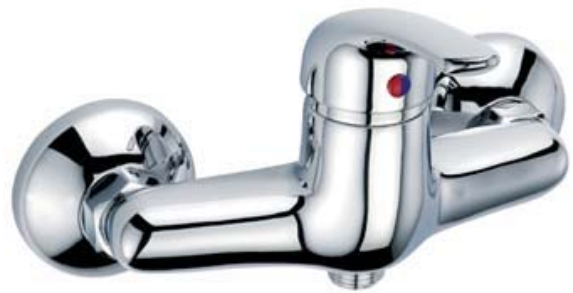

Art.680011.ALMAECO

Art.680021.ALMAECO

chrome plated brass one lever Bath mixer with 35mm ceramic cartridge, with cast spout with built-in diverter, with aerator, with hose connection (1/2").

Art.680011.ALMAECO

Chrome plated one lever Shower mixer with 35mm ceramic cartridge, with 1/2" hose connection.