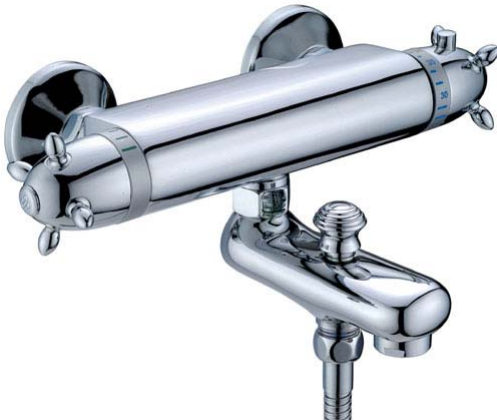

Art.670025.Thermostatic