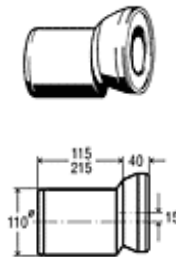

Art.73815.1