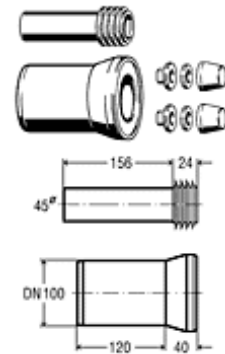

Art.73816S

Art.73811

Plastic WC connector, 90° bow, with rubber-lip-washer, size: 110mm Ø x 230mm long.

Art.73812

Plastic WC connector, 45° bow, with rubber-lip-washer, size: 110mm Ø x 135mm long.

Art.73813

Plastic WC connector, 22,5° bow, with rubber-lip-washer, size: 110mm Ø x 150mm or 360mm long.

Art.73815

Plastic WC connector, straight, with rubber-lip washer, size: 110mm Ø x 150, 250 and 400mm long.

Art.73815.1

Plastic WC connector, with ex-centric socket, with rubber-lip washer, size: 110mm Ø x 155, and 215mm long.

Art.73816S

Plastic WC connector - for wall-hung toilet bowls with concealed flushing cistern, consisting of: connection pipe Ø 45 mm with flush-pipe connector, WC connector DN 100 straight (Ø 110 mm) and cover-up accessories