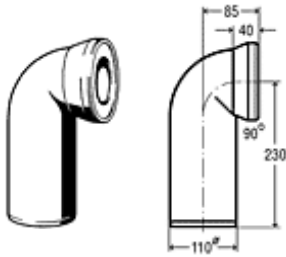

PP WC Connectors

Art.73811

Art.73811
Art.73811