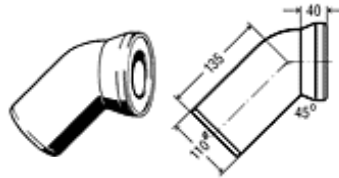

PP WC Connectors

Art.73811
Art.73811

Art.73812

Art.73813

Art.73815.1

Art.73811

Plastic WC connector, 90° bow, with rubber-lip-washer, size: 110mm Ø x 230mm long.

Art.73812

Plastic WC connector, 45° bow, with rubber-lip-washer, size: 110mm Ø x 135mm long.

Art.73813

Plastic WC connector, 22,5° bow, with rubber-lip-washer, size: 110mm Ø x 150mm or 360mm long.

Art.73815

Plastic WC connector, straight, with rubber-lip washer, size: 110mm Ø x 150, 250 and 400mm long.

Art.73815.1

Plastic WC connector, with ex-centric socket, with rubber-lip washer, size: 110mm Ø x 155, and 215mm long.

Art.73816S

Plastic WC connector - for wall-hung toilet bowls with concealed flushing cistern, consisting of: connection pipe Ø 45 mm with flush-pipe connector, WC connector DN 100 straight (Ø 110 mm) and cover-up accessories