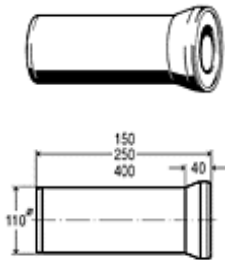

PP WC Connectors

Art.73811
Art.73811

Art.73812

Art.73813

Art.73815

Art.73815.1

Art.73811

Plastic WC connector, 90° bow, with rubber-lip-washer, size: 110mm Ø x 230mm long.

Art.73812

Plastic WC connector, 45° bow, with rubber-lip-washer, size: 110mm Ø x 135mm long.

Art.73813

Plastic WC connector, 22,5° bow, with rubber-lip-washer, size: 110mm Ø x 150mm or 360mm long.

Art.73815

Plastic WC connector, straight, with rubber-lip washer, size: 110mm Ø x 150, 250 and 400mm long.

Art.73815.1

Plastic WC connector, with ex-centric socket, with rubber-lip washer, size: 110mm Ø x 155, and 215mm long.

Art.73816S

Plastic WC connector - for wall-hung toilet bowls with concealed flushing cistern, consisting of: connection pipe Ø 45 mm with flush-pipe connector, WC connector DN 100 straight (Ø 110 mm) and cover-up accessories